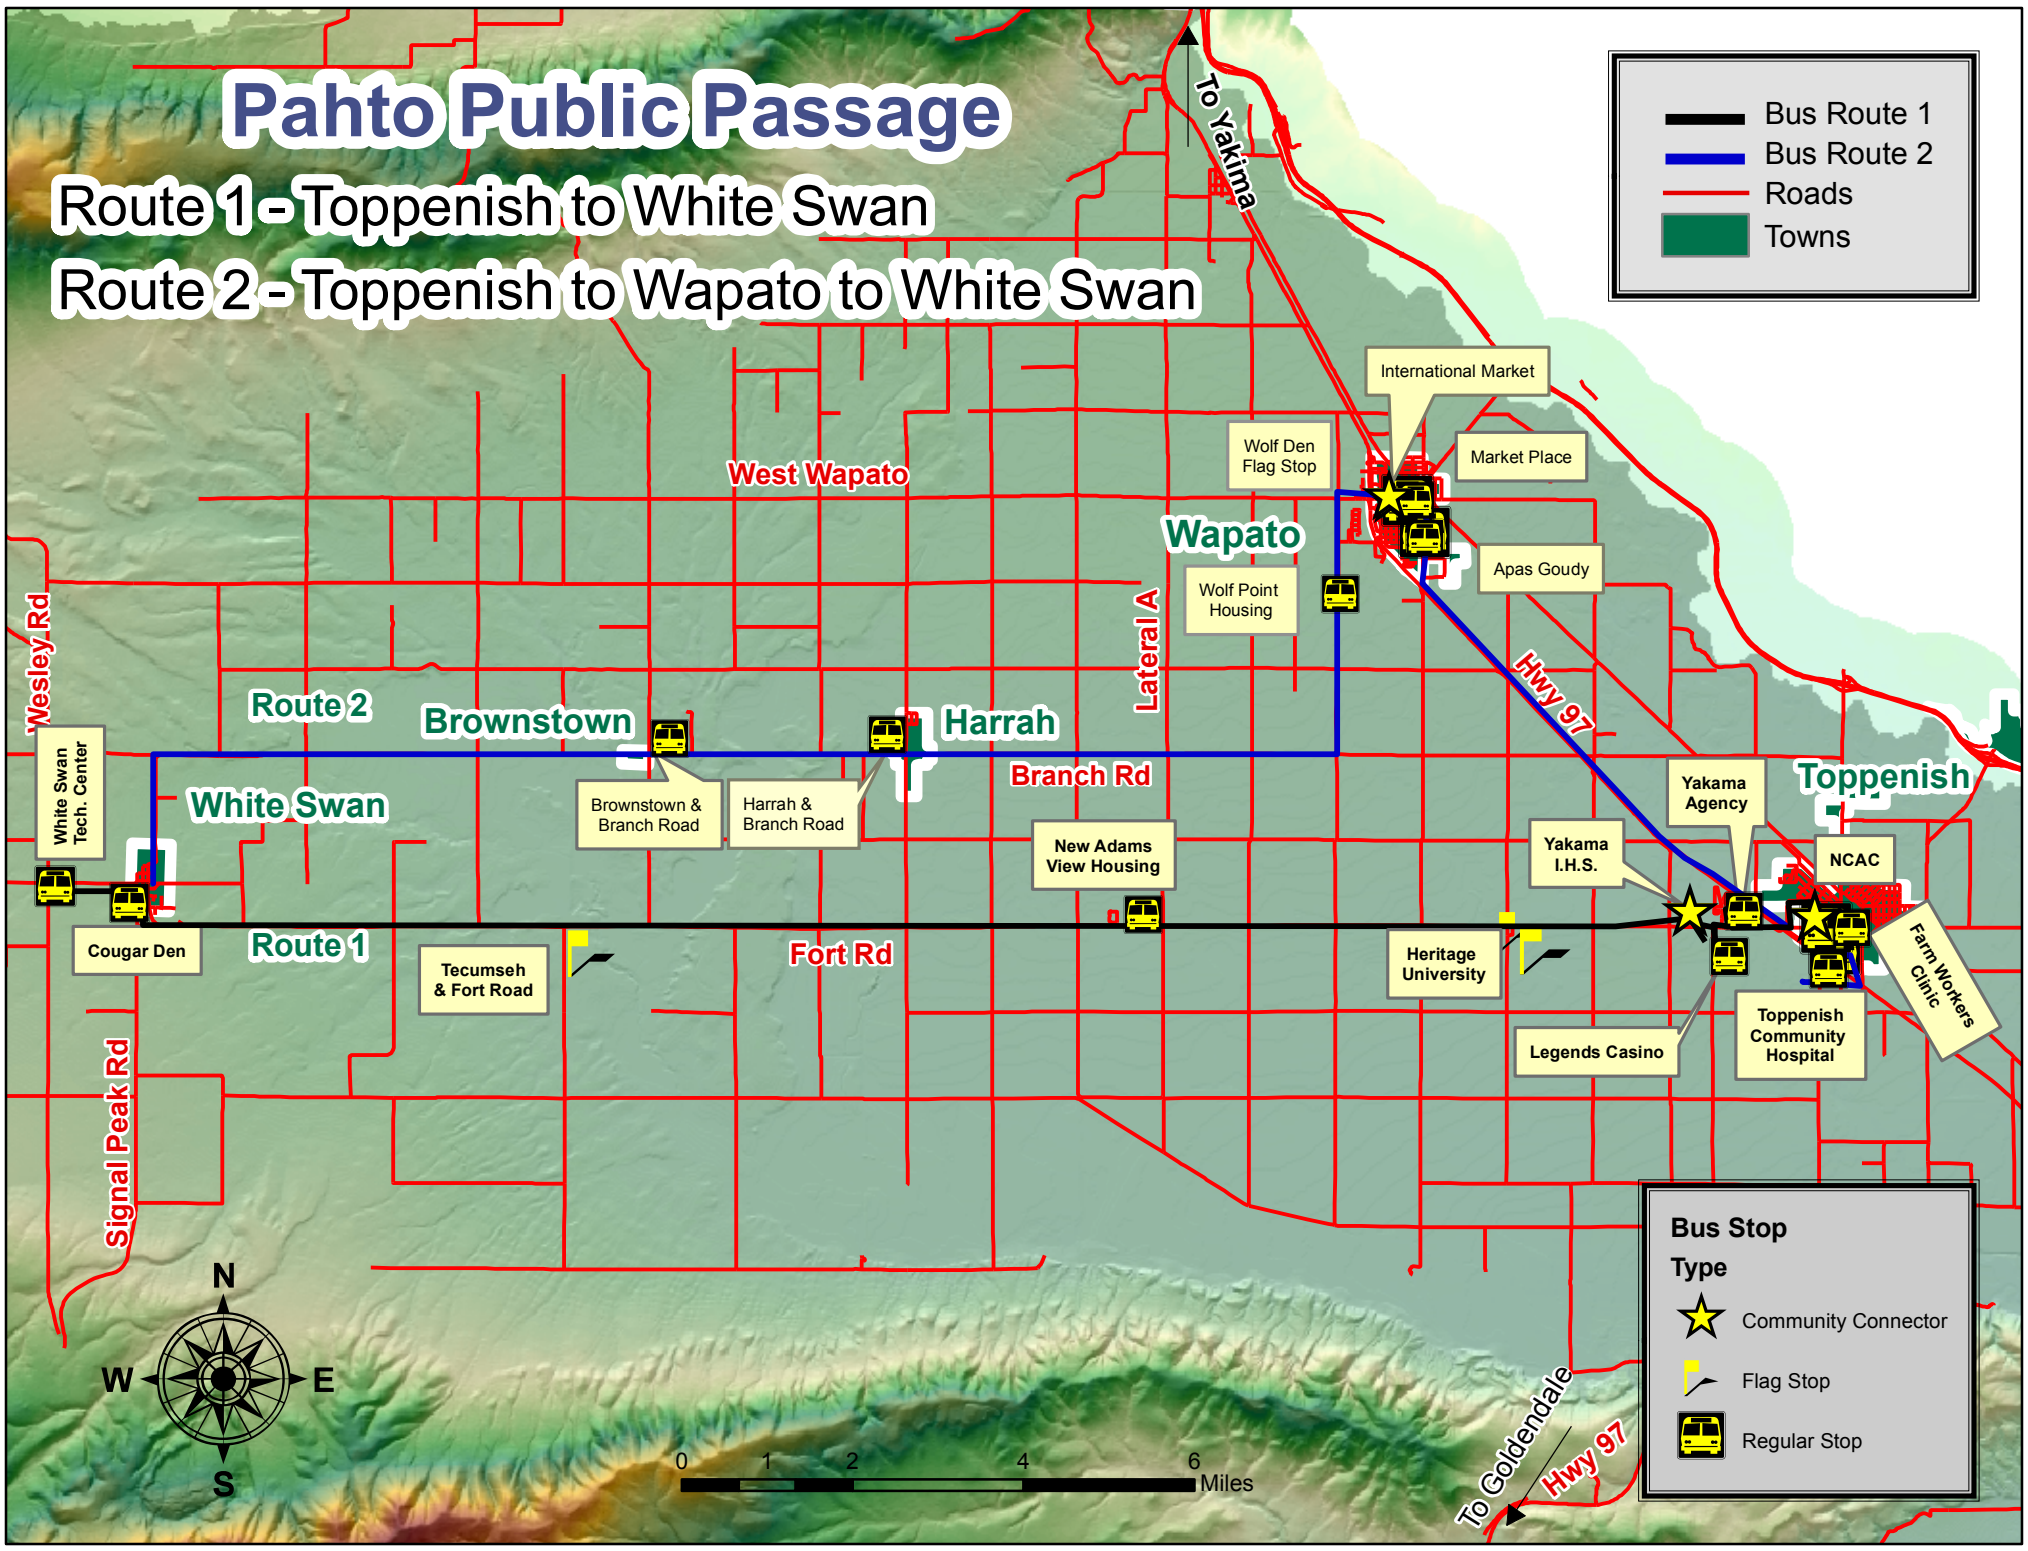

Pahto Public Passage

Route 1 - Toppenish to White Swan

Route 2 - Toppenish to Wapato to White Swan

	Bus Route 1
	Bus Route 2
	Roads
	Towns

Bus Stop Type	
	Community Connector
	Flag Stop
	Regular Stop